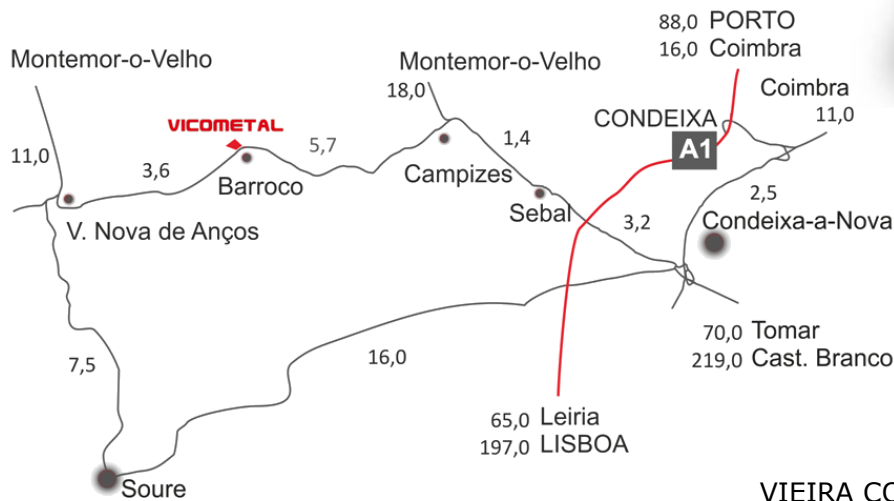

Contact: _____

Notes: _____

VIEIRA CORDEIRO, SA.

Address:

Barroco
P-3130-400 Vila Nova de Anços
SOURE - Portugal

VAT no.: P-505 724 340

GPS: **N** 40° 07' 19,68" **W** 8° 35' 52,50"

General service